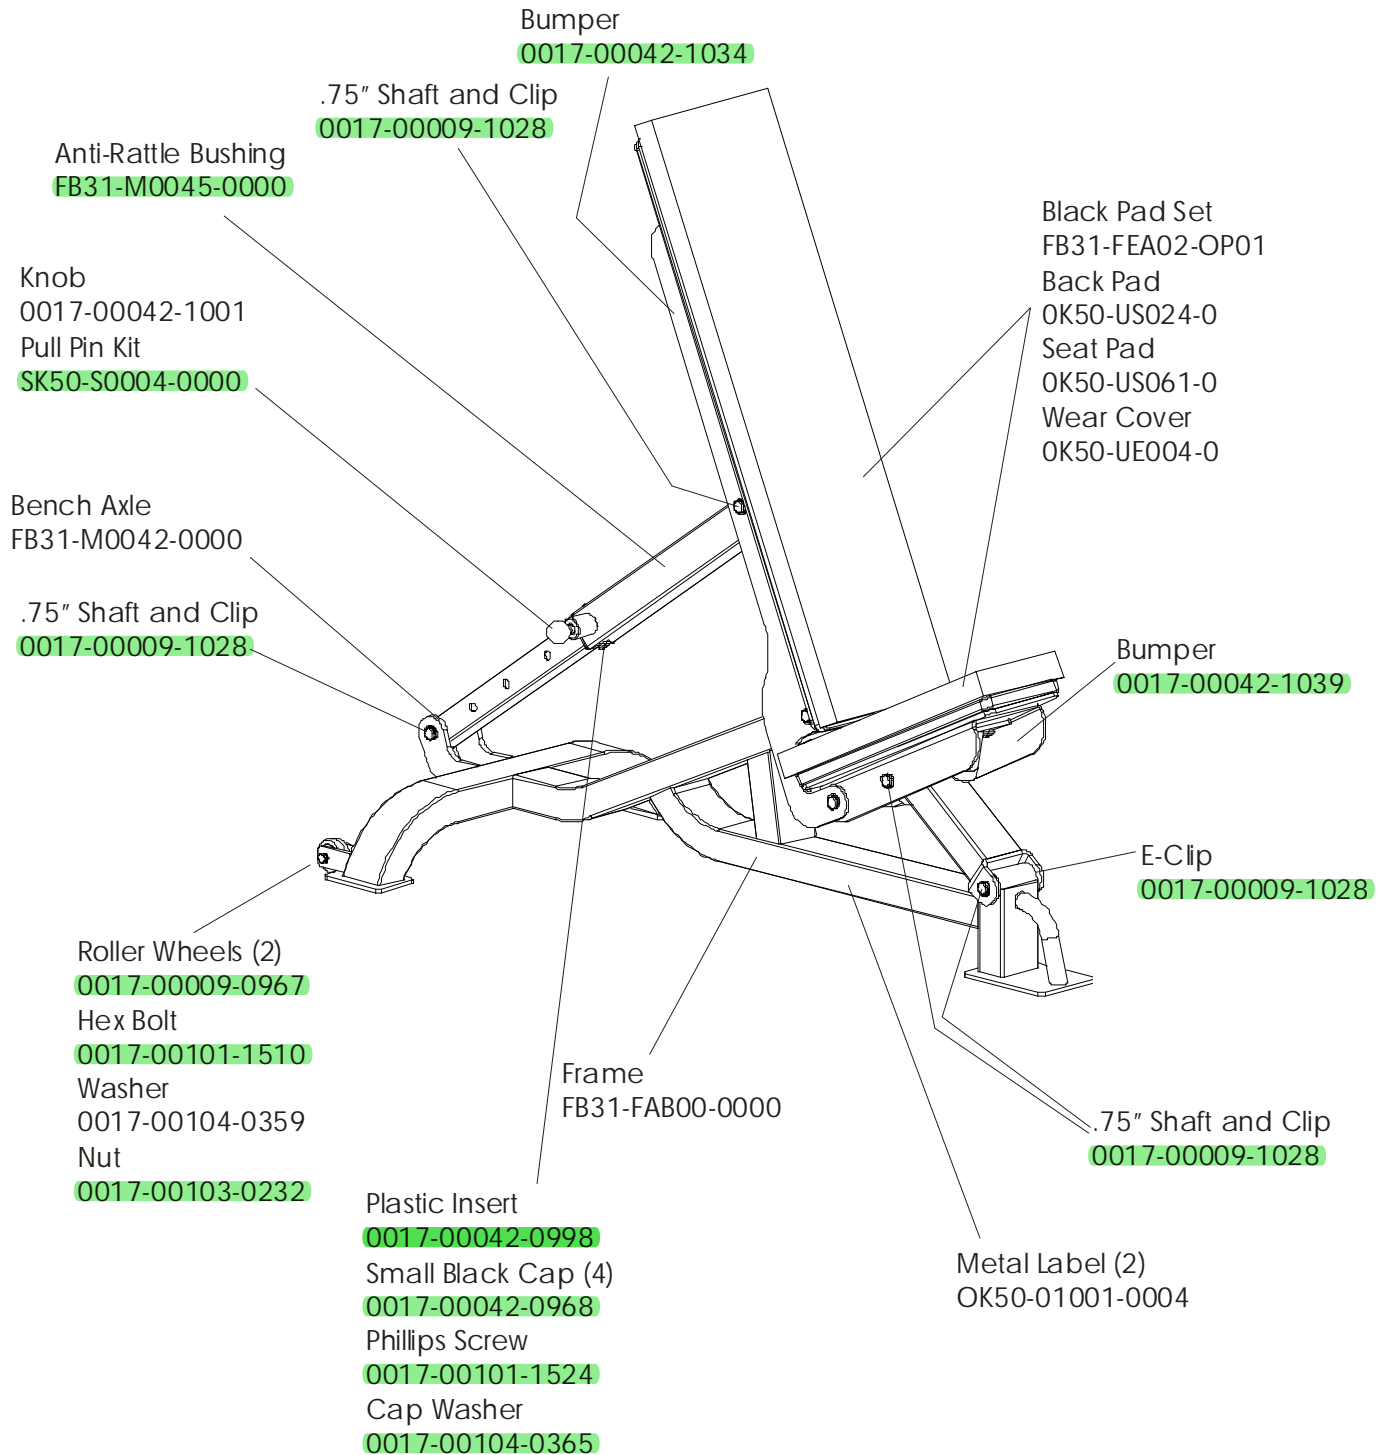

STRENGTH 9000 SERIES TRAINING EQUIPMENT

FB31 Adjustable Bench

FB31-S0006-0000
BENCH ADJUSTMENT
RECEIVER

STRENGTH 9000 SERIES TRAINING EQUIPMENT

FB31 Adjustable Bench